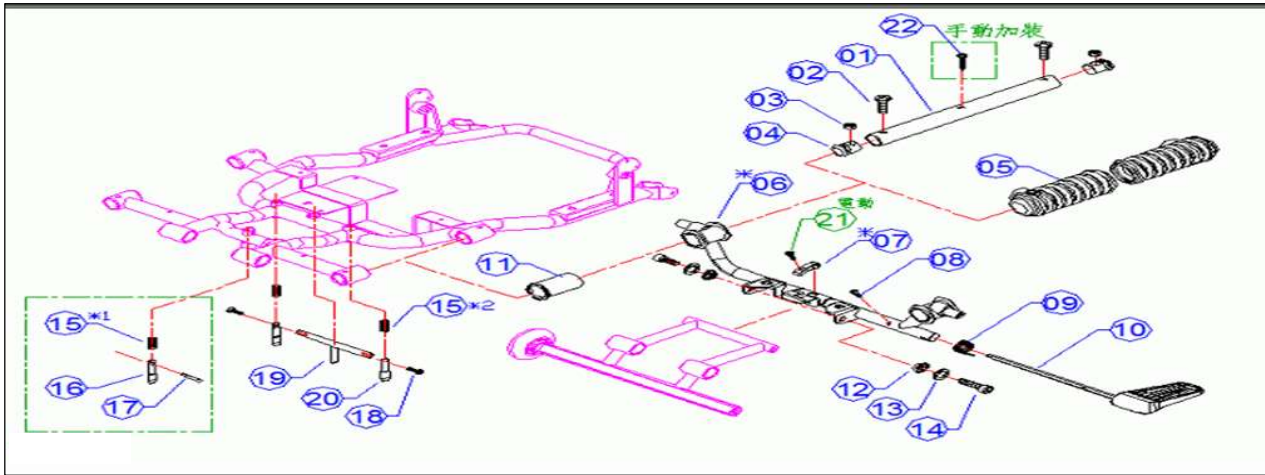

exploded view:

SEDNA
(oct 2018)

FOLDING SYSTEM