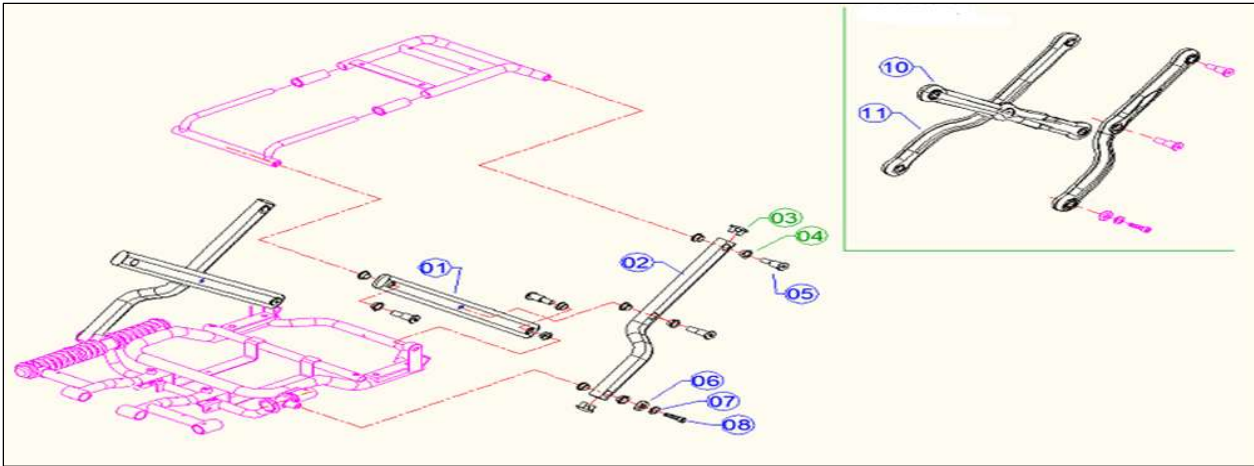

HANDEL BARS

5	HANDLE BAR COVER RED	1914858
5	HANDLE BAR COVER BLUE	1914857
7	SPEED LEVER	1914207
8	SPEED LEVER ATTACHEMENT	1914208

SEAT ASSEMBLY

exploded view:

SEDNA

(oct 2018)

SEAT FOLDING SYSTEM

TURNING SEAT ASSEMBLY

FRONT TURNING AXEL

2	FRONT TURNING AXLE	1914154
3	CENTER TUB	1914209
4	BEARING	1914210
10	COMPLETE WHEEL	1915126
14	INNER RIM	1914155
16	INNER TUBE	1001263
17	OUTER RIM	1914156

exploded view:

SEDNA
(oct 2018)