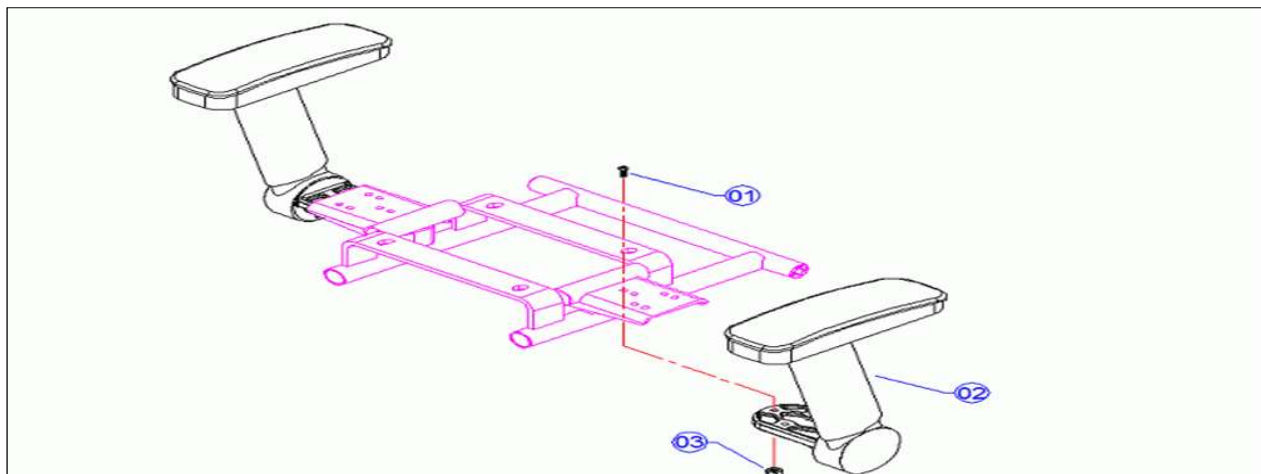

ARMREST SET

1	BOLT HEXAGONAL M6x20	1995308
2	ARMREST LEFT	1913937
	ARMREST RIGHT	1913938
3	NUT M6	2990533

exploded view:

SEDNA

(oct 2018)

REAR WHEEL COMPLETE 1914760

1	NUT M6 INOX	2990533
2	SPRING WASHER M6	1004414
3	INNER RIM	1913939
4	TIRE BLACK	1911594
5	INNER TIRE	1995114
6	OUTER RIM	1913940
7	WASHER	1913941
8	SPRING WASHER M6	1913942
9	SCREW M8x20	1913959
10	WHEEL CAP	1913960