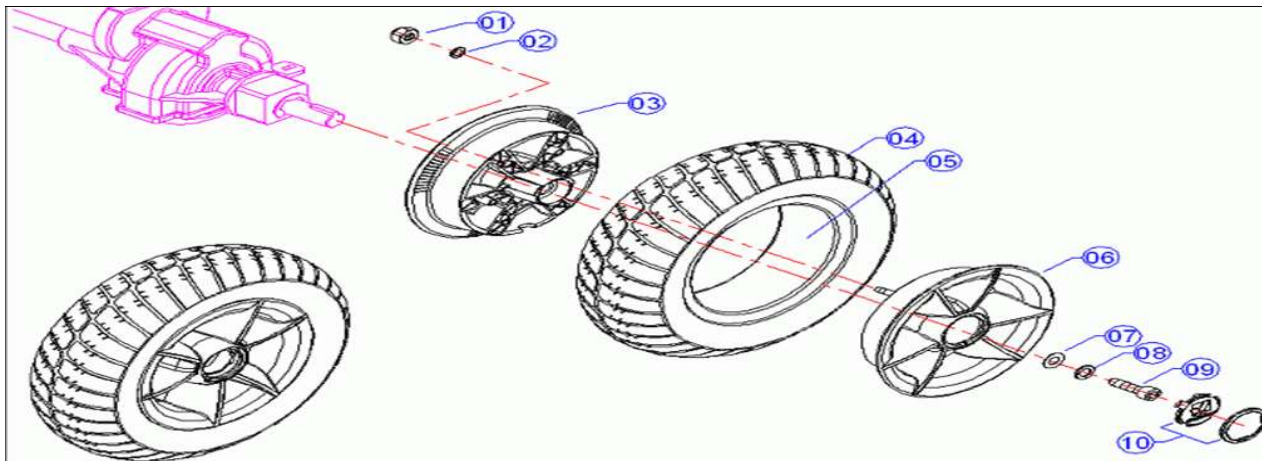

ARMREST SET

1	BOLT HEXAGONAL M6x20	1995308
2	ARMREST LEFT	1913937
	ARMREST RIGHT	1913938
3	NUT M6	2990533

exploded view:

SEDNA

(oct 2018)

REAR WHEEL COMPLETE 1914760

1	NUT M6 INOX	2990533
2	SPRING WASHER M6	1004414
3	INNER RIM	1913939
4	TIRE BLACK	1911594
5	INNER TIRE	1995114
6	OUTER RIM	1913940
7	WASHER	1913941
8	SPRING WASHER M6	1913942
9	SCREW M8x20	1913959
10	WHEEL CAP	1913960

ANTI TIPPING WHEEL

4	NYLON CAP M6	
5	NUT M6 INOX	1995312
7	ANTI TIPPING WHEEL	1915522
9	BOLT M6 x40 INOX	1995305

exploded view:

SEDNA

(oct 2018)

1	BEARING SET	1913961
2	FRONT FRAME TOP COVER	1913966
5	FRONT FRAME LOWER COVER	1914122