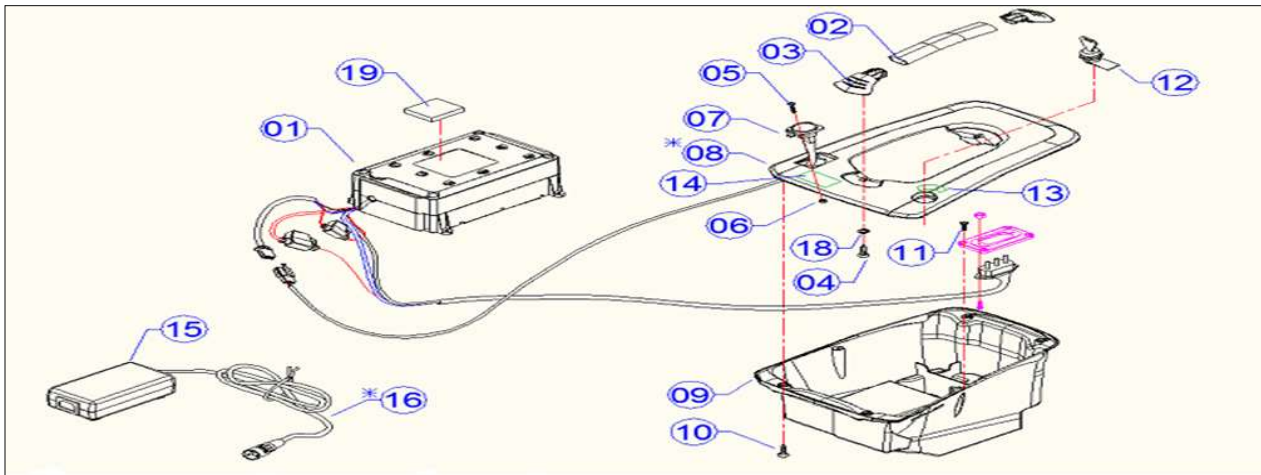

exploded view:

SEDNA

(oct 2018)

Battery pack complete 1913992

1	BATTERY CEL LITHIUM	1914105
2	MIDDLE PART HANDLE	1914107
3	FRONT PART HANDLE	1914109
4	SCREW M5	1914172
5	SCREW M3x10	1914173
6	NUT M3	1914174
7	CHARGING SOCKET	1913963
8	BATTERY BOX COVER	1914110
9	BATTERY BOX LOWER PART	1914111
10	SCREW M4x10	1914175
11	SCREW M5x13	1914176
12	BATTERY BOX LOCK	1914121
12	KEY FOR BATTERY BOX LOCK	1914825
15	LITHIUM CHARGER 2 AMP	1914124
16	CHARGER POWER CORD	1914125

ARMREST SET

1	BOLT HEXAGONAL M6x20	1995308
2	ARMREST LEFT	1913937
	ARMREST RIGHT	1913938
3	NUT M6	2990533

exploded view:

SEDNA

(oct 2018)

REAR WHEEL COMPLETE 1914760

1	NUT M6 INOX	2990533
2	SPRING WASHER M6	1004414
3	INNER RIM	1913939
4	TIRE BLACK	1911594
5	INNER TIRE	1995114
6	OUTER RIM	1913940
7	WASHER	1913941
8	SPRING WASHER M6	1913942
9	SCREW M8x20	1913959
10	WHEEL CAP	1913960