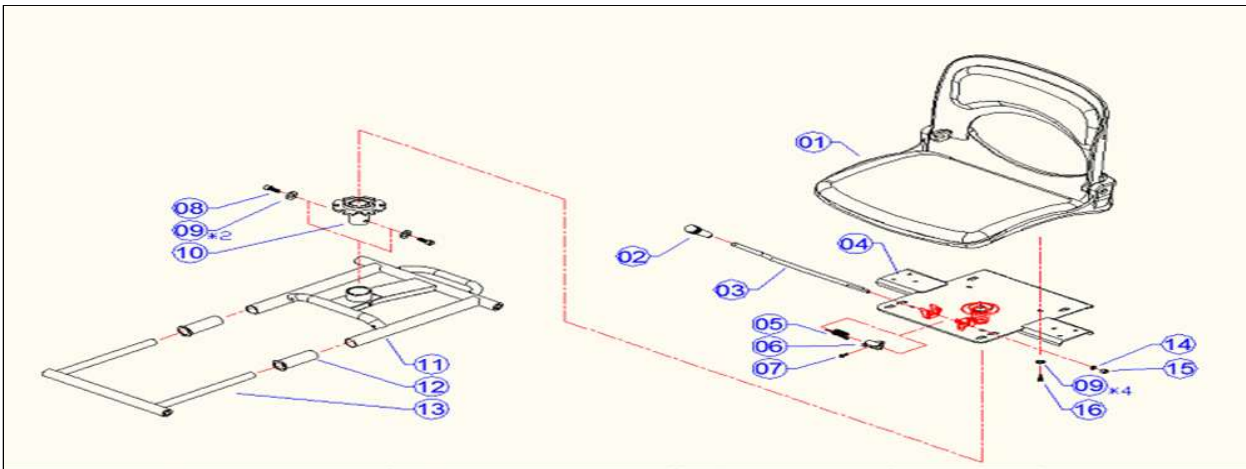

HANDEL BARS

5	HANDLE BAR COVER RED	1914858
5	HANDLE BAR COVER BLUE	1914857
7	SPEED LEVER	1914207
8	SPEED LEVER ATTACHEMENT	1914208

SEAT ASSEMBLY

exploded view:

SEDNA

(oct 2018)

SEAT FOLDING SYSTEM

TURNING SEAT ASSEMBLY