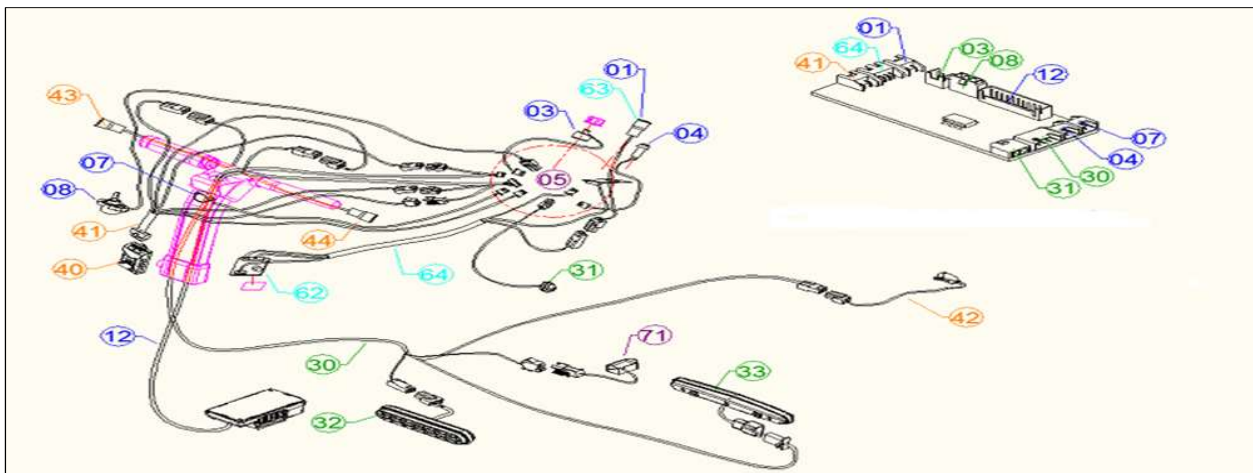

12	MAIN CABLE	1914169
31	CABLE +LED	1914171