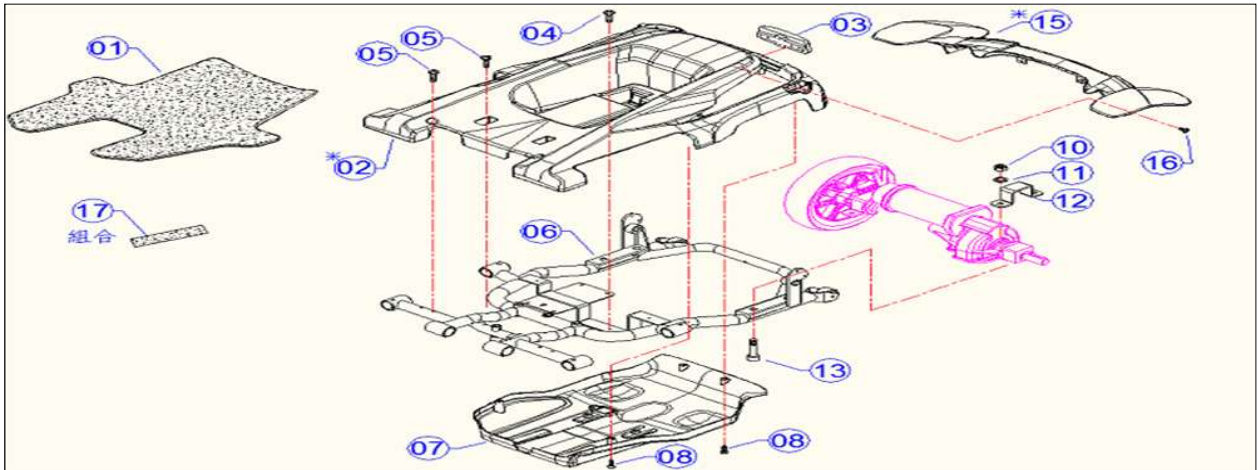

REAR FRAME

1	CARPET	1913962
2	REAR COVER BLUE	1914178
2	REAR COVER RED	1914179
7	UNDER BODY	1914148
15	REAR COVER + MUDGUARD	1914149