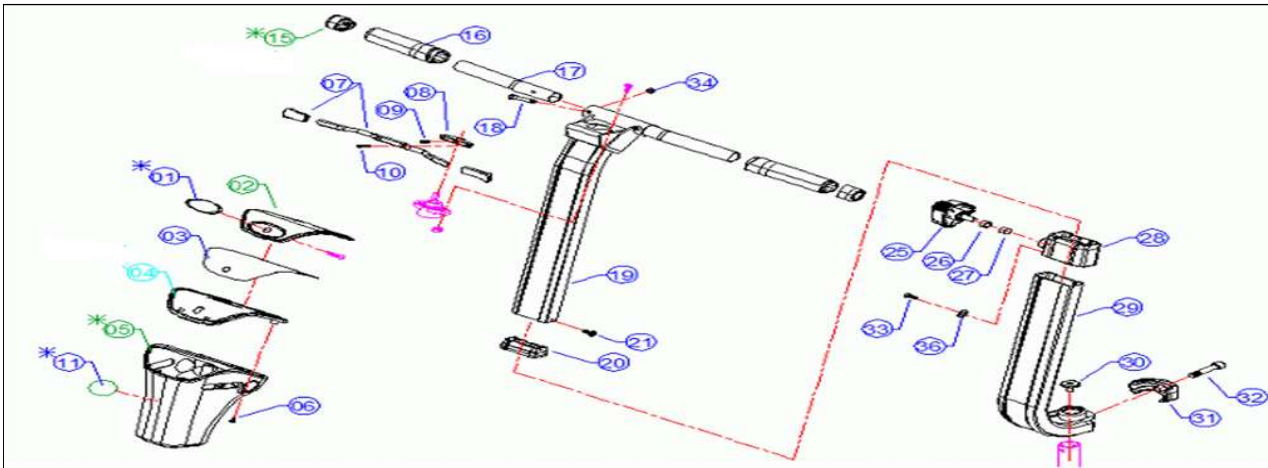

HANDEL BARS