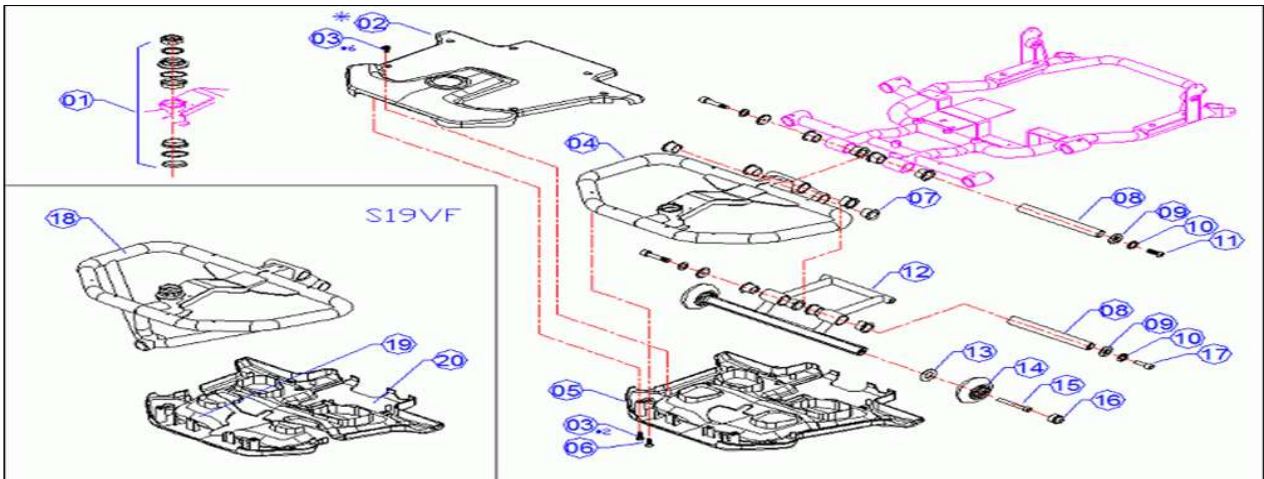

ARMREST SET

1	BOLT HEXAGONAL M6x20	1995308
2	ARMREST LEFT	1913937
	ARMREST RIGHT	1913938
3	NUT M6	2990533

exploded view:

SEDNA

(oct 2018)

REAR WHEEL COMPLETE 1914760

1	NUT M6 INOX	2990533
2	SPRING WASHER M6	1004414
3	INNER RIM	1913939
4	TIRE BLACK	1911594
5	INNER TIRE	1995114
6	OUTER RIM	1913940
7	WASHER	1913941
8	SPRING WASHER M6	1913942
9	SCREW M8x20	1913959
10	WHEEL CAP	1913960

ANTI TIPPING WHEEL

4	NYLON CAP M6	
5	NUT M6 INOX	1995312
7	ANTI TIPPING WHEEL	1915522
9	BOLT M6 x40 INOX	1995305

exploded view:

SEDNA

(oct 2018)

1	BEARING SET	1913961
2	FRONT FRAME TOP COVER	1913966
5	FRONT FRAME LOWER COVER	1914122