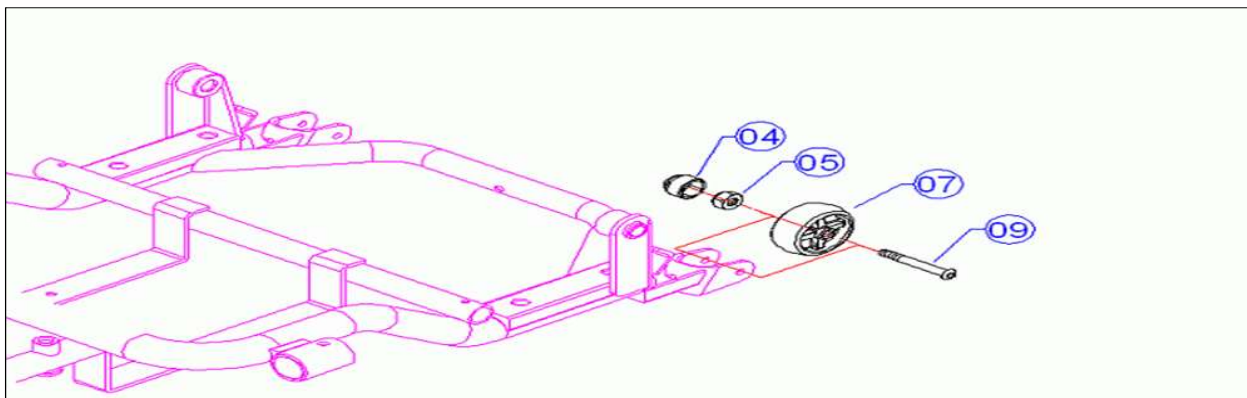

ANTI TIPPING WHEEL

4	NYLON CAP M6	
5	NUT M6 INOX	1995312
7	ANTI TIPPING WHEEL	1915522
9	BOLT M6 x40 INOX	1995305