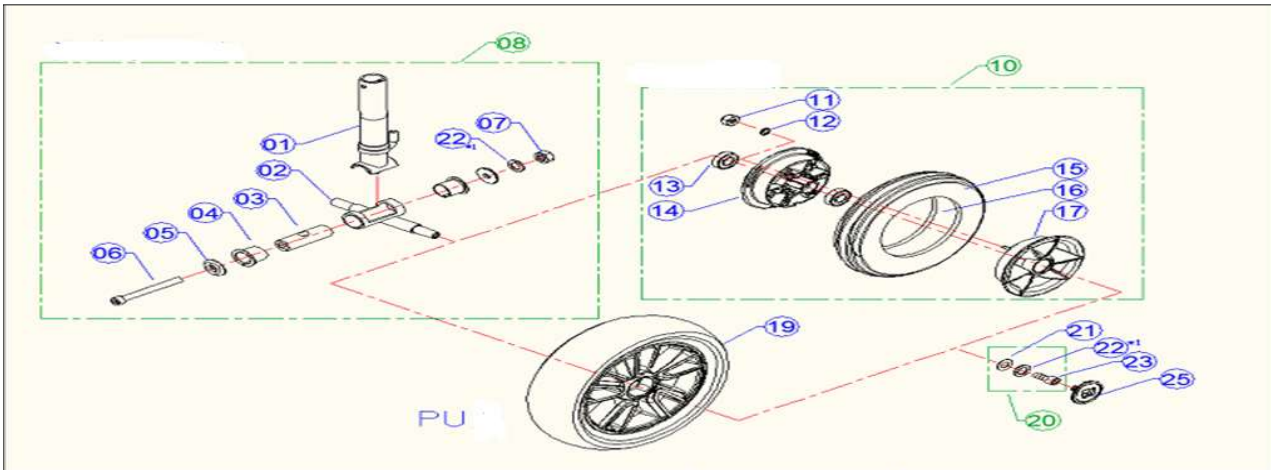

FRONT TURNING AXEL

2	FRONT TURNING AXLE	1914154
3	CENTER TUB	1914209
4	BEARING	1914210
10	COMPLETE WHEEL	1915126
14	INNER RIM	1914155
16	INNER TUBE	1001263
17	OUTER RIM	1914156