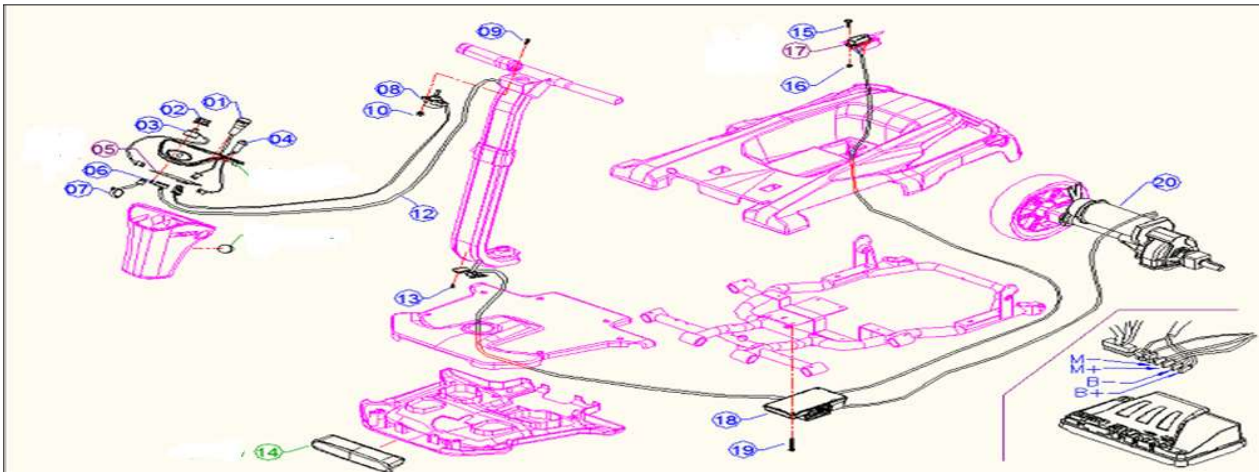

HANDEL BARS

5	HANDLE BAR COVER RED	1914858
5	HANDLE BAR COVER BLUE	1914857
7	SPEED LEVER	1914207
8	SPEED LEVER ATTACHEMENT	1914208

SEAT ASSEMBLY

exploded view:

SEDNA

(oct 2018)

SEAT FOLDING SYSTEM

TURNING SEAT ASSEMBLY

FRONT TURNING AXEL

2	FRONT TURNING AXLE	1914154
3	CENTER TUB	1914209
4	BEARING	1914210
10	COMPLETE WHEEL	1915126
14	INNER RIM	1914155
16	INNER TUBE	1001263
17	OUTER RIM	1914156

exploded view:

SEDNA
(oct 2018)