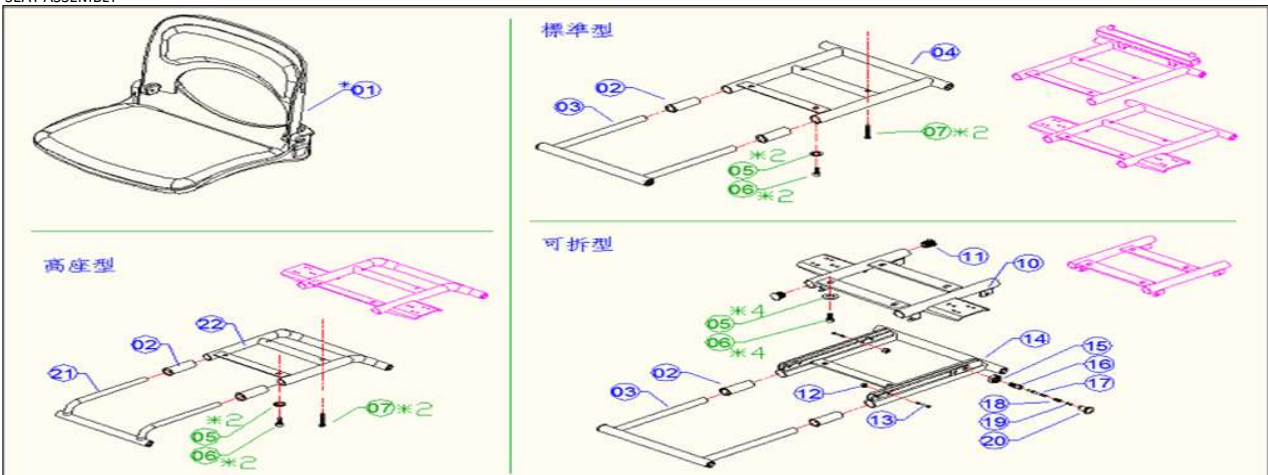

SEAT ASSEMBLY