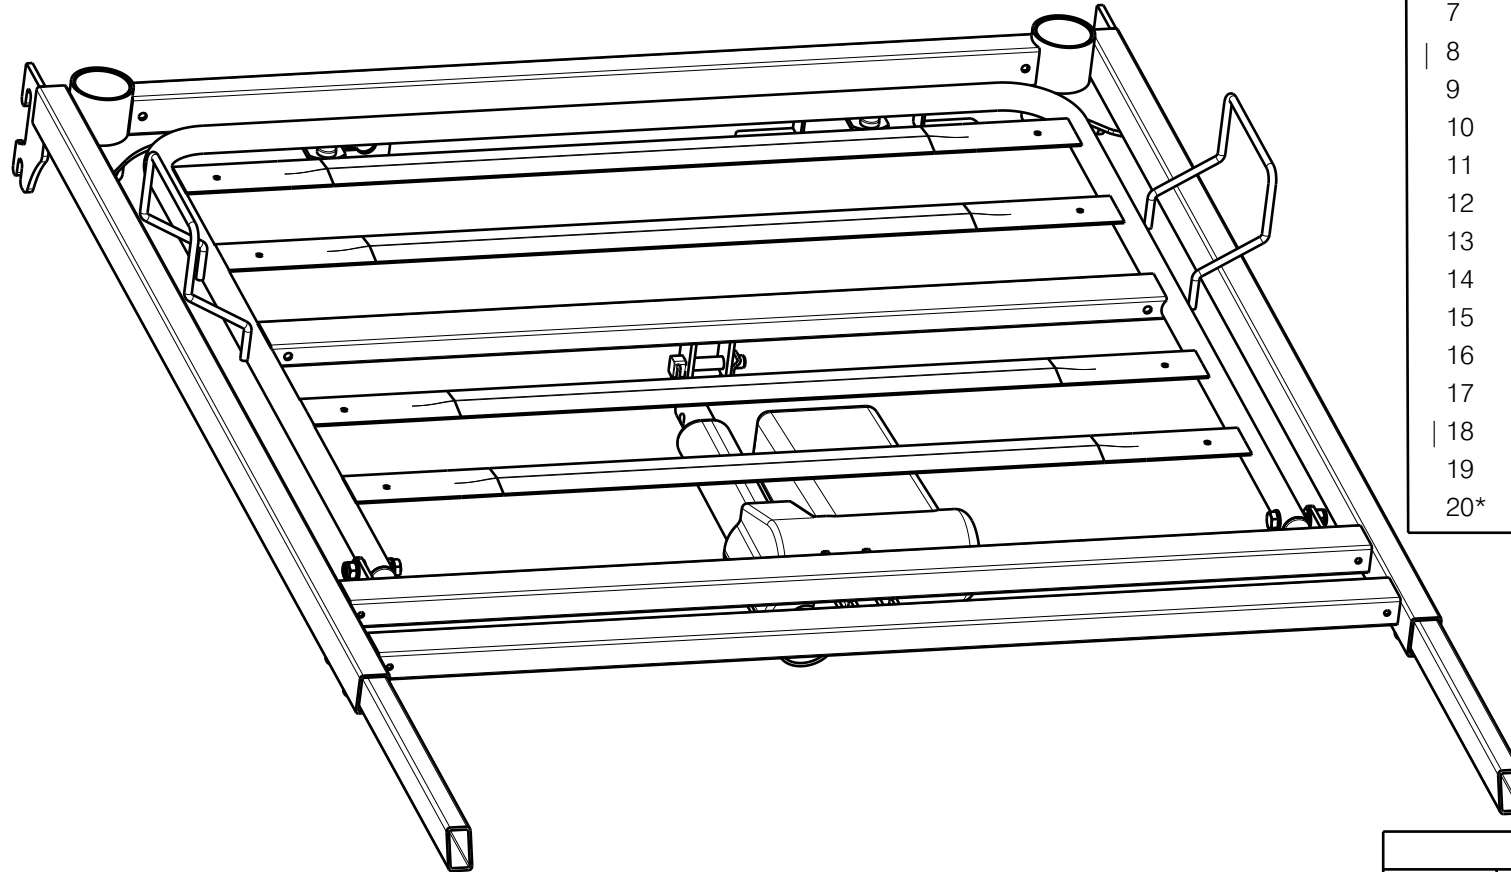

EP00201 / K

HEAD SIDE 997 (Luna 2 Luna Basic 2)				Plan No. EP00201 / K
Scale: 1:6	Drafted	Verified	Confirmed	
Date	25/03/2015	5/10/2021	5/10/2021	
Initials	AZ	PM	TK	

Material			
No.	Plan	Article	Quantity
1	YP05077 DP	2899337	1
2	YP05099 DP	2899537	1
3	YP08733	2626300	2
4	X001016	1001682	2
5	M8X40 DIN931	2993705	2
6	1001637	1001637	2
7	D8,4 DIN125	1003199	6
8	---	1998885	2
9	M8x40	1008739	4
10	---	1902971	1
11	Motor LA27	1996201	1
12	---	1996204	1
13	---	1996205	2
14	---	1996203	1
15	---	1905446	1
16	---	1995837	1
17	---	1996206	1
18	---	---	-
19	XP02064	2993688	2
20*	---	W620228	1

* not depicted

Mounted with:

Luna Basic 2			
No.	Plan	Description	Quantity
1	E000146	Serum holder	1

EP00201 / K

HEAD SIDE 997				Plan No.
(Luna 2 Luna Basic 2)				2/2 EP00201 / K
Scale: 1:6	Drafted	Verified	Confirmed	
Date	25/03/2015	5/10/2021	5/10/2021	
Initials	AZ	PM	TK	