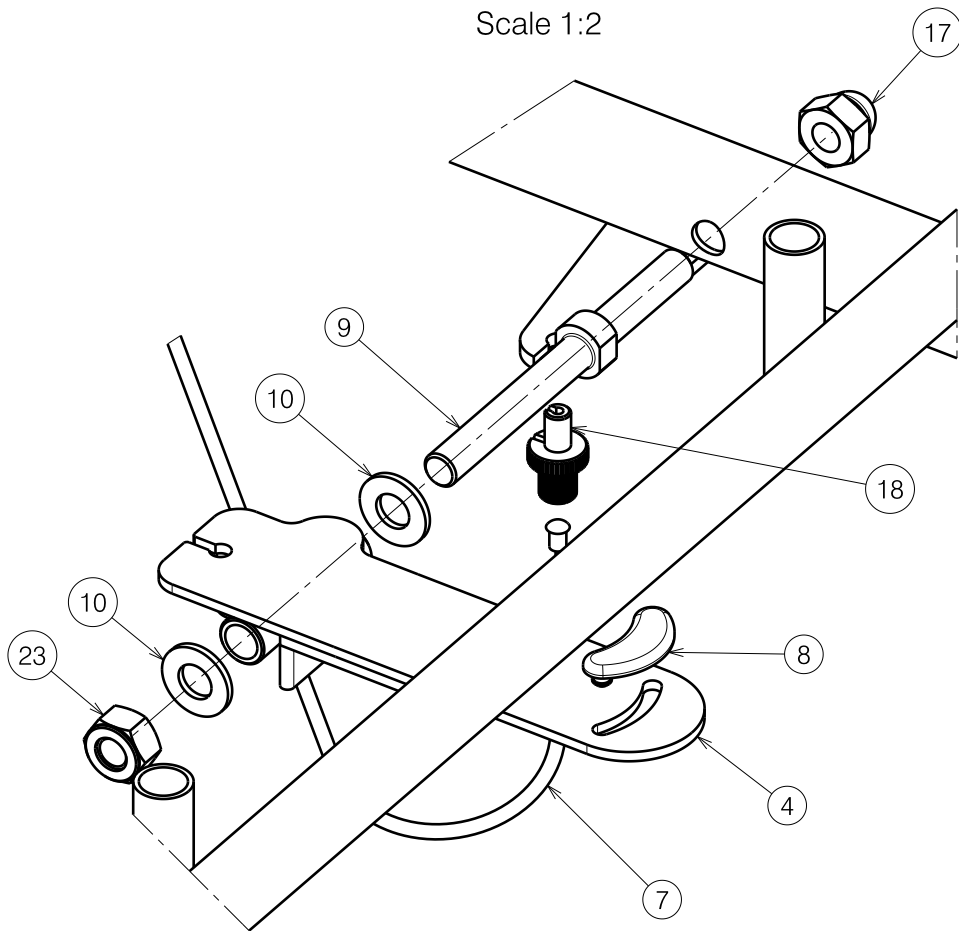

1904340

LOWER FRAME ALESIA FIX

Plan Number  
E000565/B

Scale: 1:5	Drafted	Verified	Confirmed
Date	16/06/2009	11/04/2011	11/04/2011
Initials	SD	SD	PJ

Detail A  
Scale 1:2

Material			
No.	Plan	Article	Quantity
1	Y009889	1713201	2
2	Y009890	1719401	2
3	Y009891	1719574	1
4	Y013418	1691074	1
5	X001016	1001682	1
6	X001119	1001554	2
7	X004267	1903027	1
8	X004295	1903132	1
9	X004393	1700100	1
10	---	1001557	2
11	---	1001564	4
12	---	1001606	4
13	---	1001610	2
14	---	1001680	2
15	---	1003277	2
16	---	1006111	2
17	---	1009994	1
18	---	1900008	1
19	---	1991858	4
20	---	1992973	2
21	---	1993362	2
22	---	1994473	1
23	---	1001683	1

1904340

LOWER FRAME ALESIA FIX				Plan Number
				E000565/B
Scale: 1:5	Drafted	Verified	Confirmed	
Date	16/06/2009	11/04/2011	11/04/2011	
Initials	SD	SD	PJ	