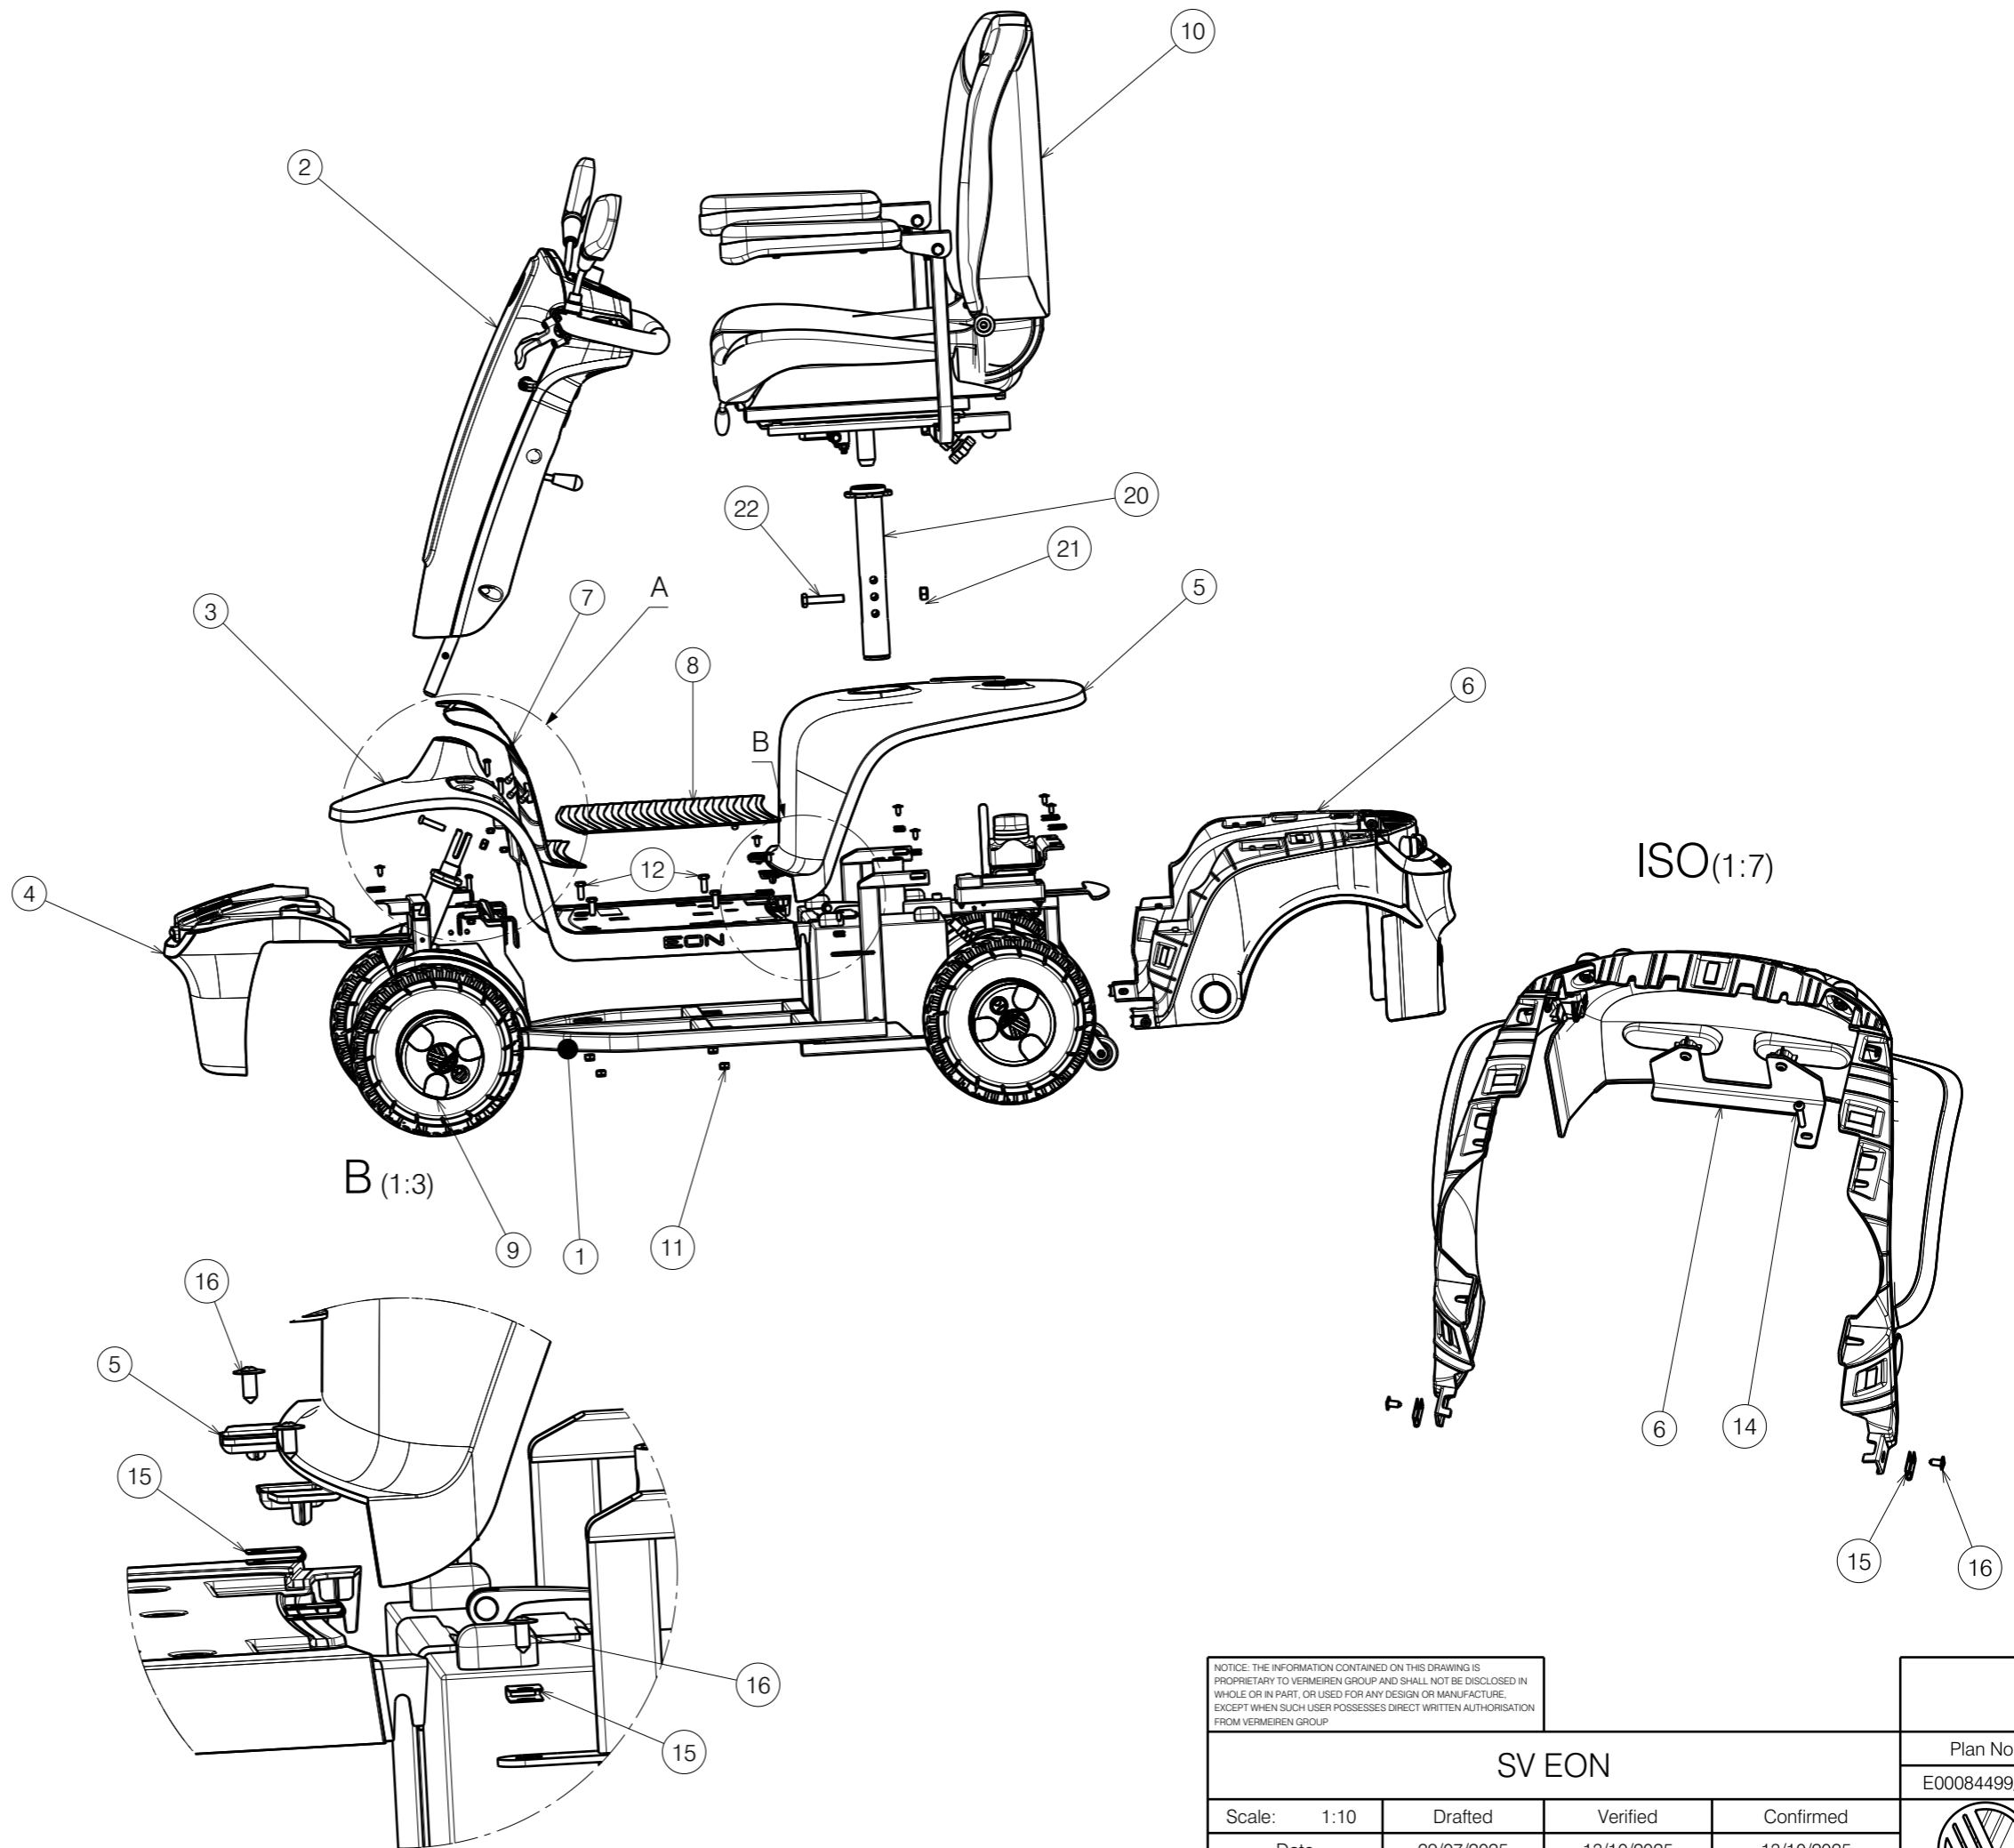

No.	Plan	Article	Qty
1	E00085879	-	1
2	E00081324	-	1
3	E00108383	-	1
4	E00108385	-	1
5	E00108120	-	1
6	E00108387	-	1
7	FRONT CARPET	2998627	1
8	CARPET	2998628	1
9	P00091705	27114...	4
10	SEAT	1922748	1
11	NUT M8 DIN985	3991743	5
12	SCREW M8x20 DIN933	1009400	4
13	NUT M6 DIN985	1001680	5
14	SCREW M6X35 ISO7380	2994131	1
15	XC00364	3991351	13
16	XC00373	3991368	13
17	SCREW M8X35 ISO 7380	1993236	1
18	SCREW M6X20 ISO7380 BLACK	2994010	4
20	SEAT TUBE	1922749	1
21	NUT M10	1001683	1
22	M10x55 DIN933	1005636	1

NOTICE: THE INFORMATION CONTAINED ON THIS DRAWING IS PROPRIETARY TO VERMEIREN GROUP AND SHALL NOT BE DISCLOSED IN WHOLE OR IN PART, OR USED FOR ANY DESIGN OR MANUFACTURE, EXCEPT WHEN SUCH USER POSSESSES DIRECT WRITTEN AUTHORISATION FROM VERMEIREN GROUP.

SV EON			
Scale: 1:10	Drafted	Verified	Confirmed
Date	29/07/2025	13/10/2025	13/10/2025
Initials	BK	BK	MK

Plan No.
E00084499/A.1