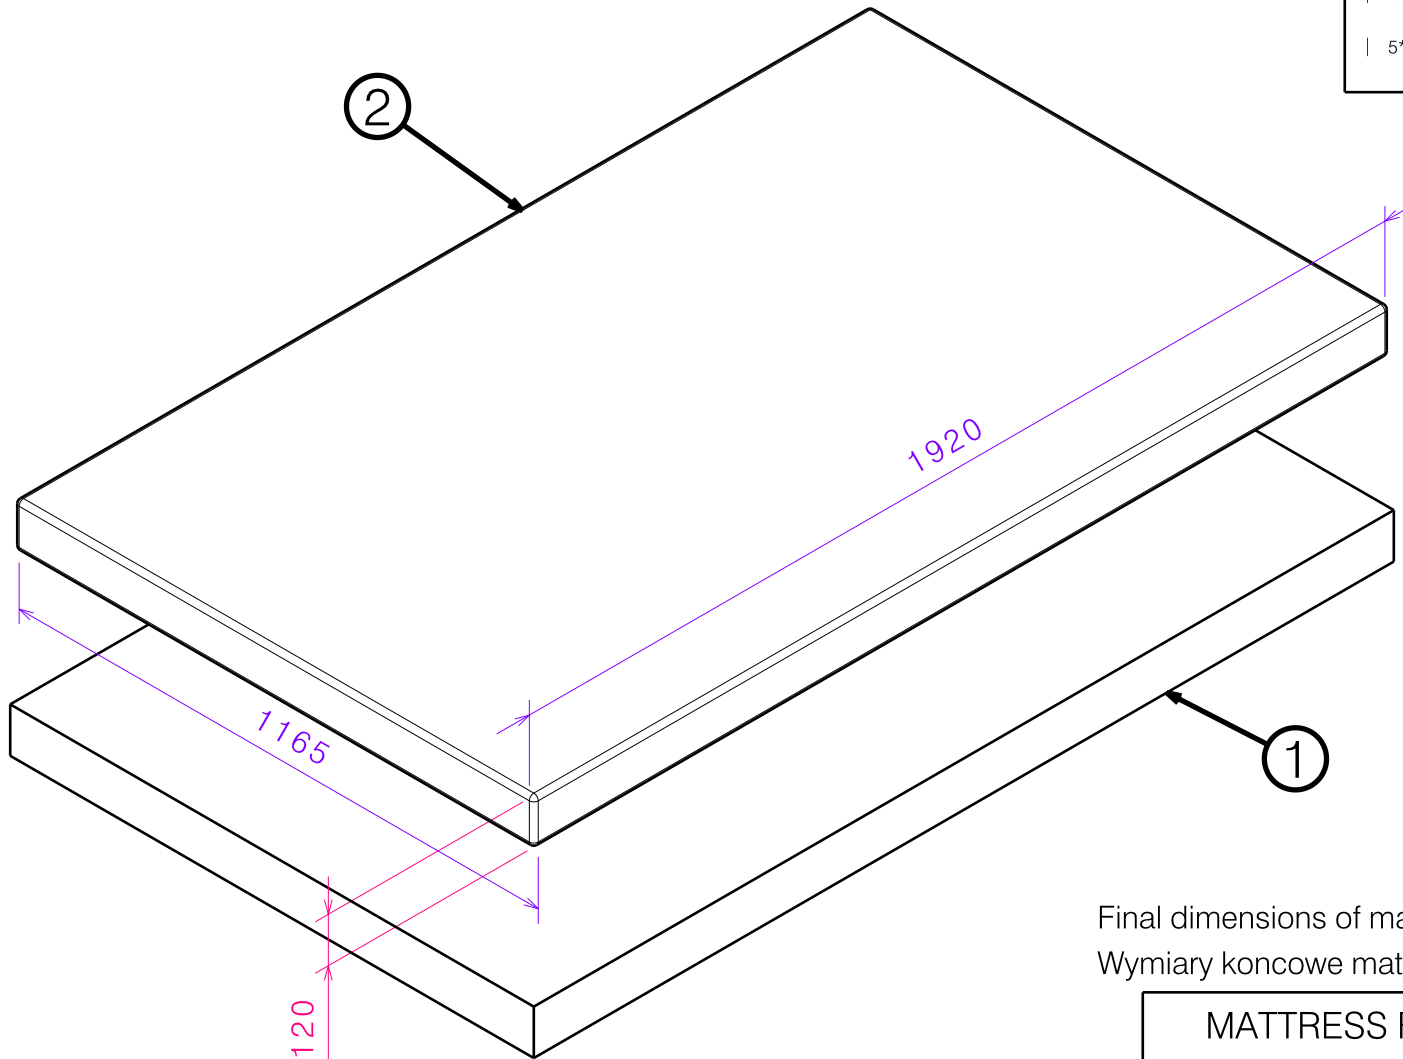

Material			
No.	Plan	Article	Quantity
1	XP02603 (High 100)	2994388	1
	XP02839 (High 120)	2994648	1
2	SANMED C-460/7000 Grey (Vinterno)	2994993	4,3m
	SANMED C-460/5202 Blue (Vermeiren)	2994994	4,3m
3*	Slide fastener (Vinterno)	2994224	4,2m
	Slide fastener (Vermeiren)	1995604	4,2m
4*	Slide fastener head (Vinterno)	2994225	2
	Slide fastener head (Vermeiren)	1995605	2
5*	Sewing thread (Vinterno)	W200319	20m
	Sewing thread (Vermeiren)	W200016	20m

Final dimensions of mattress: 1920x1165x100mm or 1920x1165x120mm /
Wymiary końcowe materaca: 1920x1165x100mm lub 1920x1165x120mm

EP00419 / C

100 or 120

* not depicted / nie ujeto na rysunku

MATTRESS FOR INTERVAL XXL 120 WITH CENTRAL BRAKE / INTERVAL 120				Plan No.
				EP00419 / C
Scale: 1:10	Drafted	Verified	Confirmed	
Date	30/07/2019	04/02/2021	04/02/2021	
Initials	AZ	EB	TK	