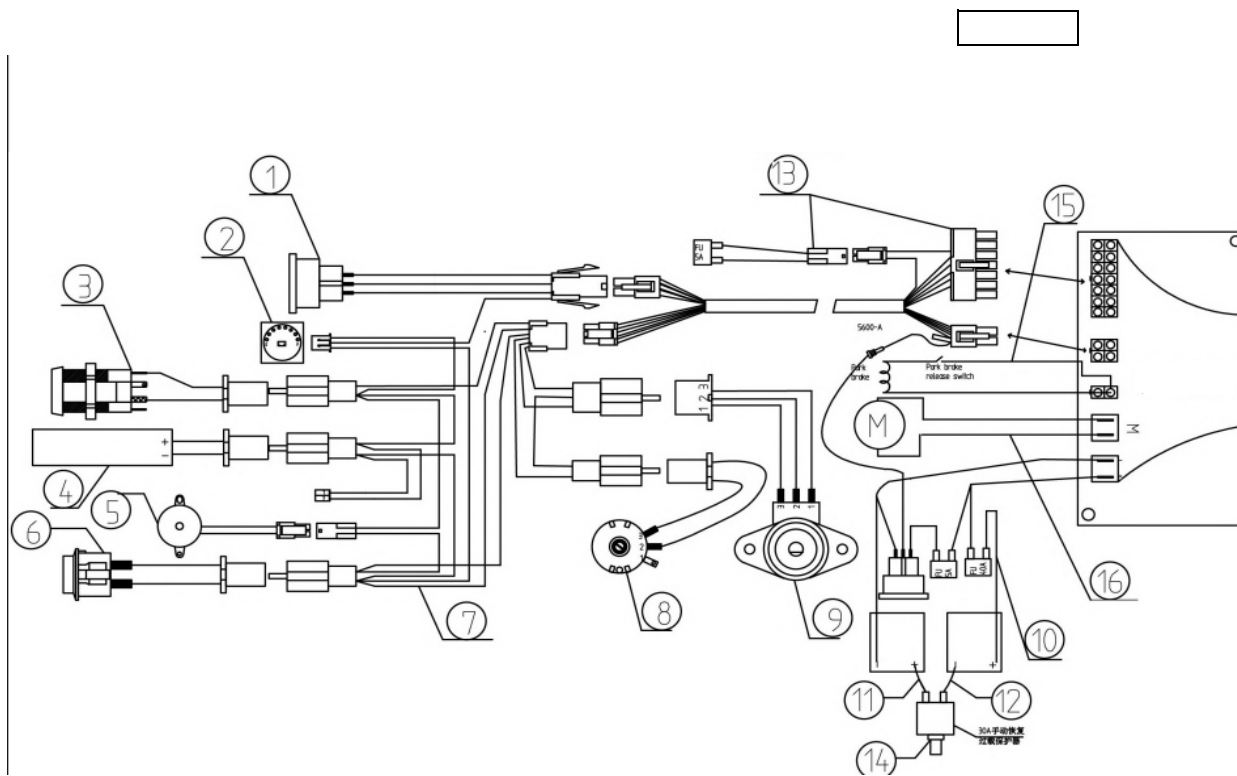

no	part nu	part	QT			
1	1921317	lower parrt angle adujstment				
2						
3	1921320	outer knob angle adjust	1			
4	1921319	middle knob angle adjust	1			
5	1921318	inner knob angle adjust	1			
6	1921322	bolt M5 X 16				
7	1921321	spring knob angle adjust	1			
8						
9						
10						
11	1922522	bolt angle adjust M10 X55	1			
not depicted	1922514	Set 1/12	1			

no	part nu	part	QT			
0						
1						
2	1918898	SEAT TUBE	1			
3						
4	1918895	ARM PAD	2			
5	1920266	BOLT ARMREST FIXATION	2			
6	1918899	CHAIR	1			
6.1	1920640	BACK	1			
6.2	1920641	SEAT				
7	1920645	SEAT HANDLE	1			
not depicted	1923200	SPRING SEAT HANDLE	1			
8						
8						
9						
10						
11	1924043	BOUT M8 X 45 DIN931	4			
12						
13						
14	1924044	RONDSEL M8 DIN126	4			
15						
16						
17	1924045	RONDSEL VEER M8DIN127B	4			
18	1918903	ARMREST LOWER LEFT	1			
19	1918907	ARMREST LOWER RIGHT	1			
20						
21	1918931	ARMRESR UPPER PART	2			
22						
23						
24						
	1920830	ARM REST COMPLETE L	1			
	1920831	ARM REST COMPLETE R	1			

1921438 SEAT PLATE COMPL W/A tube

no	part nu	part	QT
1			
2	1918911	SPEED DIAL ASSEMBLY	1
3	1918918	CHARGER SOCKET	1
4			
5	1918910	SPEED LEVER	1
6	1923868	TOP COVER	1

7	1918913	STEERING COVER BACK	1
8	1921463	FRONT LIGHT COVER	1
9	1918914	STEERING COVER FRONT	1
10	1919437	CONTACT IGNITION	1
11	1920423	HORN SWITCH	1
12	1918912	BATTERY INDICATOR	1
13	1918909	POT SPEED	1
14			
15			
16			
17			
18			
19			
20			
21	1920502	ASSEMBLY PLATE BASKET MIDDLE	1
22	1920510	ASSEMBLY PLATE BASKET REAR	1
23	1920501	ASSEMBLY PLATE BASKET FRONT	1
	1920832	BASKET HOLDER COMPLETE	
24	1920511	BOLT M5X25	2
25	1920503	WASHER	4
26	1920505	BOLT M5X20	4
27			
28	1918908	IGNITION KEY	1
29	1920509	BASKET	1
30			
31			
32	1920629	FRONT LIGHT	1
33			
34			
35			
	3990651	MIRROR LEFT	1
	3990652	MIRROR RICHT	1
37	1920628	HORN	1