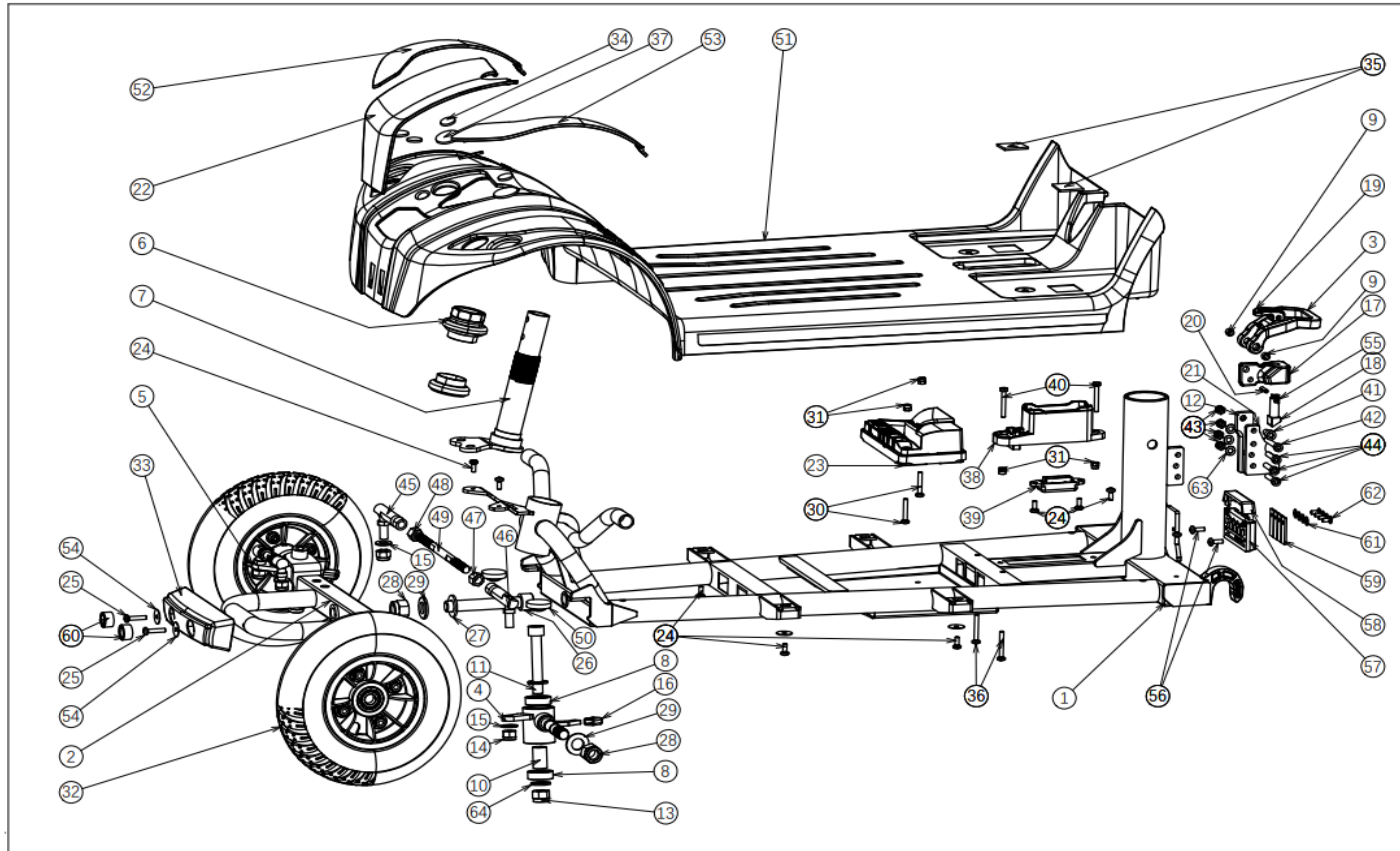

rev 17.01.2025
EV ONE LU

11.05.2026

no	part nu	part	QT	no	part nu	part	QT
1	1920656	MAIN FRAME	1	36			
2	1918862	FRONT FORK	1	37			
3				38	1920657	BATTERY CONNECTOR HOLDER 1	1
4	1920340	FRONT AXLE L		39	1920658	BATTERY CONNECTOR HOLDER	1
5	1920341	FRONT AXLE R			1922814	BATTERY CONNECTOR +CABLE	1
6				40			
7	1918856	STEERING AXLE ONE	1	41			
7				42			
7				43			
7				44	1918857	BALL JOINT LE	
8				46	1918858	BALL JOINT RIGHT	
8				45			
8				47			
8				48	1918859	CONNECTION ROD	
9			1	49			
10				50	1918851	FOOT PLATE	1
11				51	1920443	SET COLOR PANEL FRONT green	
				52	1920444	SET COLOR PANEL FRONT orange	
				52	1920445	SET COLOR PANEL FRONT Blue	
				52	1920446	SET COLOR PANEL FRONT pink	
			1	52			
13				53	1920634	WASHER M4 NF E25-513	
14				54			
15			2	55			
16				56			
17				57	1918861	FRONT CONTACT POINT HOLDER	1
18			2	58			
19				59	1918860	CONTACT POINT FRONT	4
20				60			
21				61			
22	1918852	FRONT COVER	1	62			
23	1919090	POWER MODULE	1	59	1920635	BOLT CAP	6

no	part nu	part	QT			
1	1921317	lower parrt angle adujstment				
2						
3	1921320	outer knob angle adjust	1			
4	1921319	middle knob angle adjust	1			
5	1921318	inner knob angle adjust	1			
6	1921322	bolt M5 X 16				
7	1921321	spring knob angle adjust	1			
8						
9						
10						
11	1922522	bolt angle adjust M10 X55	1			
not depicted	1922514	Set 1/12	1			