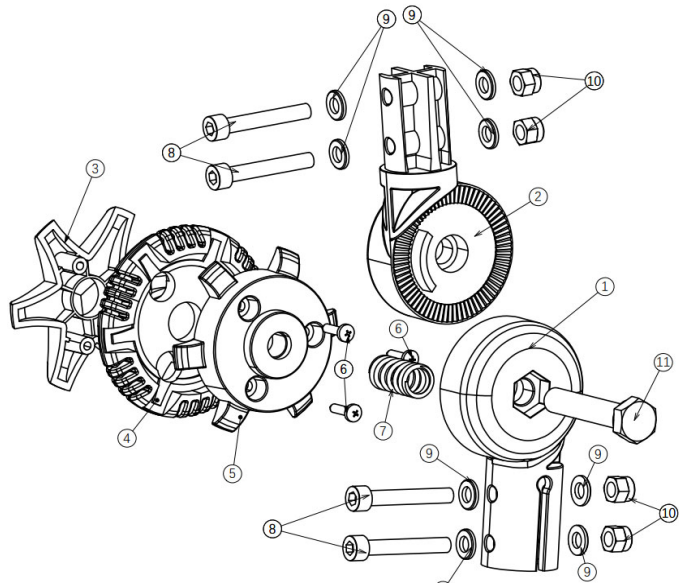

rev 17.01.2025
EV ONE LU

11.05.2026

no	part nu	part	QT	no	part nu	part	QT
1	1920656	MAIN FRAME	1	36			
2	1918862	FRONT FORK	1	37			
3				38	1920657	BATTERY CONNECTOR HOLDER 1	1
4	1920340	FRONT AXLE L		39	1920658	BATTERY CONNECTOR HOLDER	1
5	1920341	FRONT AXLE R			1922814	BATTERY CONNECTOR +CABLE	1
6				40			
7	1918856	STEERING AXLE ONE	1	41			
7				42			
7				43			
7				44	1918857	BALL JOINT LE	
8				46	1918858	BALL JOINT RIGHT	
8				45			
8				47			
8				48	1918859	CONNECTION ROD	
9			1	49			
10				50	1918851	FOOT PLATE	1
11				51	1920443	SET COLOR PANEL FRONT green	
				52	1920444	SET COLOR PANEL FRONT orange	
				52	1920445	SET COLOR PANEL FRONT Blue	
				52	1920446	SET COLOR PANEL FRONT pink	
			1	52			
13				53	1920634	WASHER M4 NF E25-513	
14				54			
15			2	55			
16				56			
17				57	1918861	FRONT CONTACT POINT HOLDER	1
18			2	58			
19				59	1918860	CONTACT POINT FRONT	4
20				60			
21				61			
22	1918852	FRONT COVER	1	62			
23	1919090	POWER MODULE	1	59	1920635	BOLT CAP	6

no	part nu	part	QT			
1	1921317	lower parrt angle adujstment				
2						
3	1921320	outer knob angle adjust	1			
4	1921319	middle knob angle adjust	1			
5	1921318	inner knob angle adjust	1			
6	1921322	bolt M5 X 16				
7	1921321	spring knob angle adjust	1			
8						
9						
10						
11	1922522	bolt angle adjust M10 X55	1			
not depicted	1922514	Set 1/12	1			