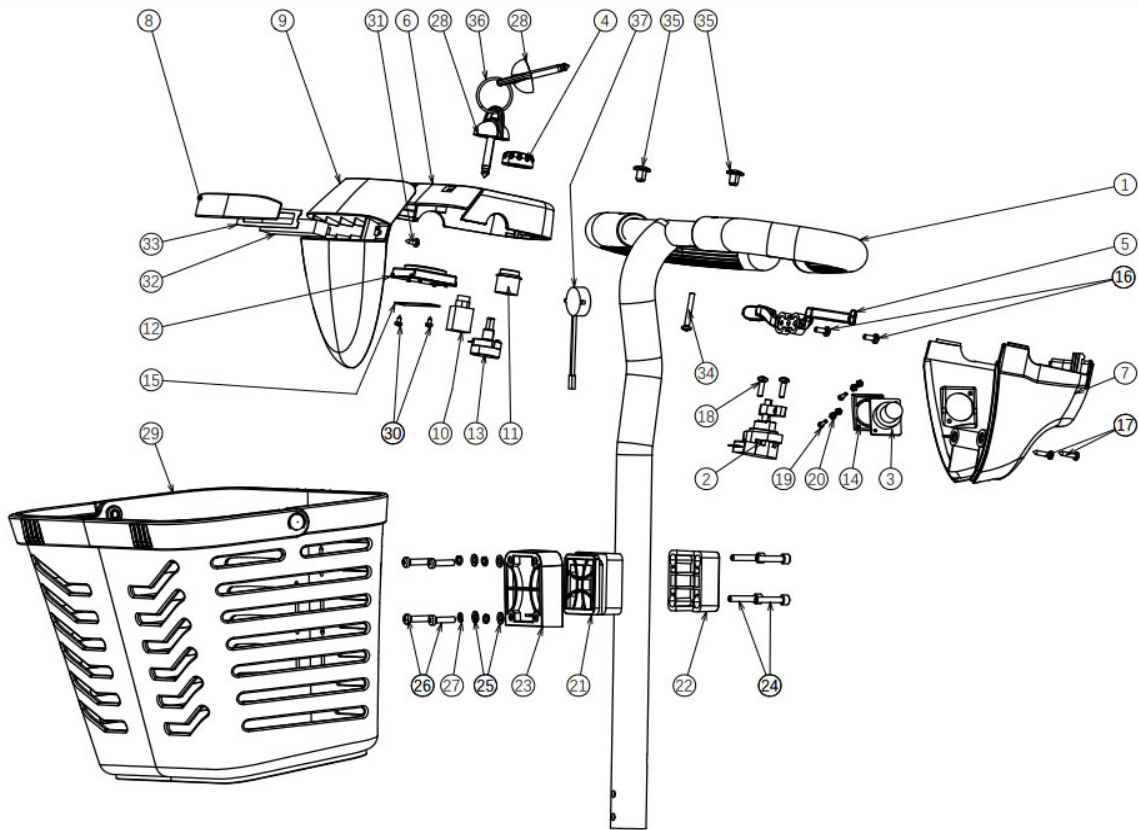

no	part nu	part	QT			
1	1921317	lower parrt angle adujstment				
2						
3	1921320	outer knob angle adjust	1			
4	1921319	middle knob angle adjust	1			
5	1921318	inner knob angle adjust	1			
6	1921322	bolt M5 X 16				
7	1921321	spring knob angle adjust	1			
8						
9						
10						
11	1922522	bolt angle adjust M10 X55	1			
not depicted	1922514	Set 1/12	1			

no	part nu	part	QT			
0						
1						
2	1918898	SEAT TUBE	1			
3						
4	1918895	ARM PAD	2			
5	1920266	BOLT ARMREST FIXATION	2			
6	1918899	CHAIR	1			
6.1	1920640	BACK	1			
6.2	1920641	SEAT				
7	1920645	SEAT HANDLE	1			
not depicted	1923200	SPRING SEAT HANDLE	1			
8						
8						
9						
10						
11	1924043	BOUT M8 X 45 DIN931	4			
12						
13						
14	1924044	RONDSEL M8 DIN126	4			
15						
16						
17	1924045	RONDSEL VEER M8DIN127B	4			
18	1918903	ARMREST LOWER LEFT	1			
19	1918907	ARMREST LOWER RIGHT	1			
20						
21	1918931	ARMRESR UPPER PART	2			
22						
23						
24						
	1920830	ARM REST COMPLETE L	1			
	1920831	ARM REST COMPLETE R	1			

1921438 SEAT PLATE COMPL W/A tube

no	part nu	part	QT
1			
2	1918911	SPEED DIAL ASSEMBLY	1
3	1918918	CHARGER SOCKET	1
4			
5	1918910	SPEED LEVER	1
6	1923868	TOP COVER	1

7	1918913	STEERING COVER BACK	1
8	1921463	FRONT LIGHT COVER	1
9	1918914	STEERING COVER FRONT	1
10	1919437	CONTACT IGNITION	1
11	1920423	HORN SWITCH	1
12	1918912	BATTERY INDICATOR	1
13	1918909	POT SPEED	1
14			
15			
16			
17			
18			
19			
20			
21	1920502	ASSEMBLY PLATE BASKET MIDDLE	1
22	1920510	ASSEMBLY PLATE BASKET REAR	1
23	1920501	ASSEMBLY PLATE BASKET FRONT	1
	1920832	BASKET HOLDER COMPLETE	
24	1920511	BOLT M5X25	2
25	1920503	WASHER	4
26	1920505	BOLT M5X20	4
27			
28	1918908	IGNITION KEY	1
29	1920509	BASKET	1
30			
31			
32	1920629	FRONT LIGHT	1
33			
34			
35			
	3990651	MIRROR LEFT	1
	3990652	MIRROR RICHT	1
37	1920628	HORN	1