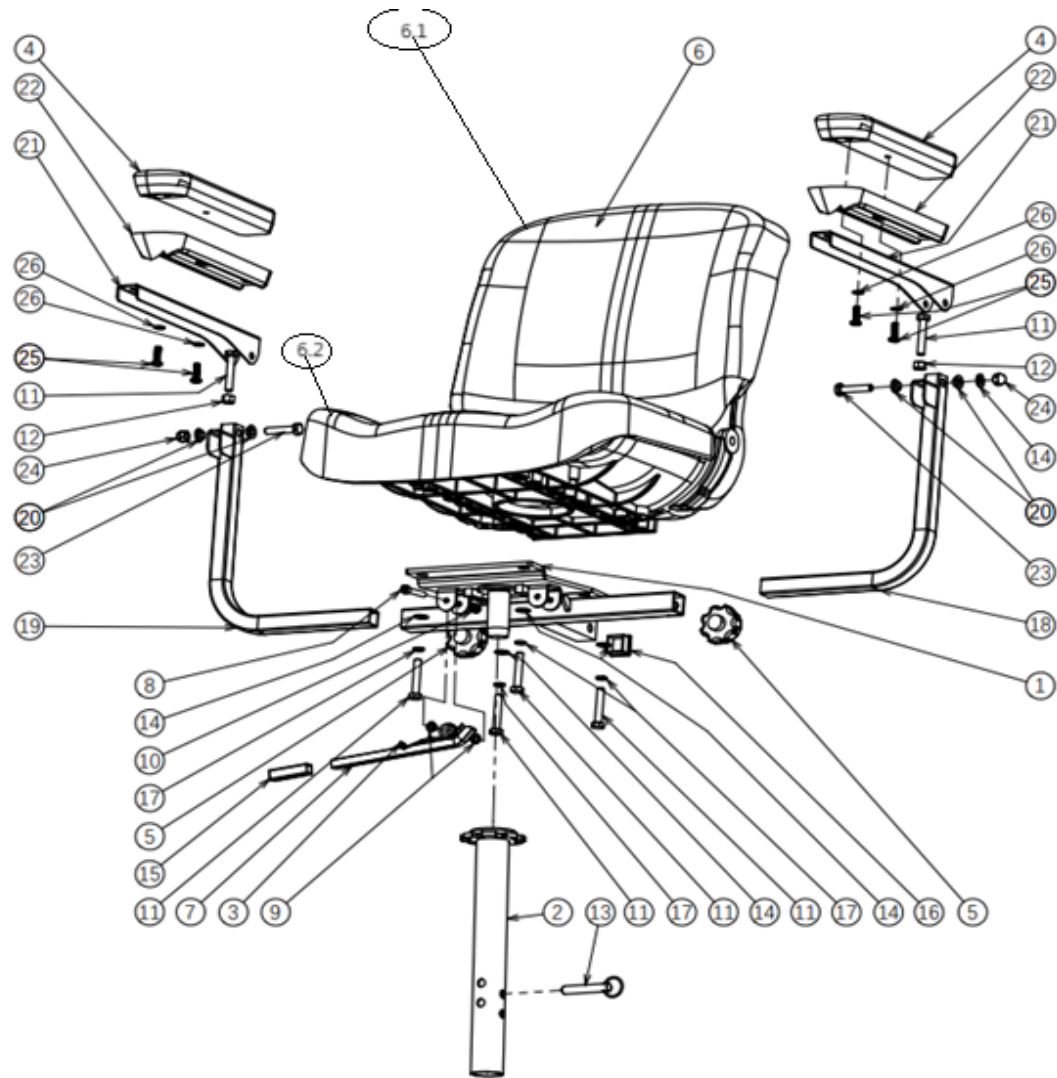

no	part nu	part	QT			
0						
1						
2	1918898	SEAT TUBE	1			
3						
4	1918895	ARM PAD	2			
5	1920266	BOLT ARMREST FIXATION	2			
6	1918899	CHAIR	1			
6.1	1920640	BACK	1			
6.2	1920641	SEAT				
7	1920645	SEAT HANDLE	1			
not depicted	1923200	SPRING SEAT HANDLE	1			
8						
8						
9						
10						
11	1924043	BOUT M8 X 45 DIN931	4			
12						
13						
14	1924044	RONDSEL M8 DIN126	4			
15						
16						
17	1924045	RONDSEL VEER M8DIN127B	4			
18	1918903	ARMREST LOWER LEFT	1			
19	1918907	ARMREST LOWER RIGHT	1			
20						
21	1918931	ARMRESR UPPER PART	2			
22						
23						
24						
	1920830	ARM REST COMPLETE L	1			
	1920831	ARM REST COMPLETE R	1			

1921438 SEAT PLATE COMPL W/A tube