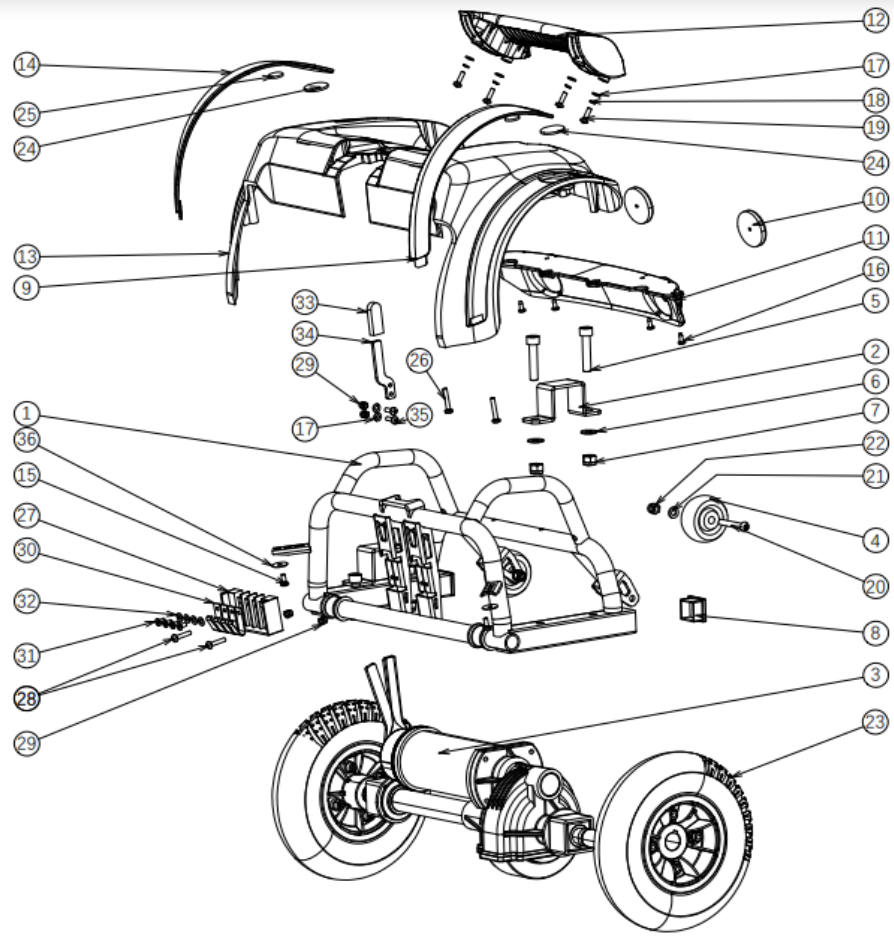

no	part nu	part	QT		part nu	part	QT	
0	1920394	TIRE	4					
0	1001263	INNER TIRE	4		1922206	SCREW ST3,5x9,5	4	
1					16	1922402	WASHER M4	4
2					17	1922403	SPRING WASHER	4
3					18	1922404	SCREW M4	4
3	1918887	DIFF.+MOTOR+REM	1		19	1922549	BOLT ANTI TIP	2
3	1920395	DIFF	1		20			
not depicted	1922014	BUSH TRANSMISION .	1					
3	1920396	MOTOR	1					
3	1920397	MOTORBRAKE	1					
4	1922523	WHEEL ANTI TIPPING	2		1922550	SPRING WASHER	2	
4					21	1922551	LOCK NUT	2
4					22			
4					23	1922938	REAR WHEEL LU	2
5					24			
6					25			
7					26		1	
8					27	1918889	REAR CONTACT POINT HOLDER	1
9					28			
10	1921454	REAR RED REFLECTOR	2		30	1918890	CONTACT POINT REAR	4
11	1918882	REAR COVER	1					
12	1918886	HANDLE REAR	1		31			
13	1918853	COVER MIDDLE	1		32			
14	1920439	COLOR PANEL SET L/R green			33			
14	1920440	COLOR PANEL SET L/R orange			34			
14	1920441	COLOR PANEL SET L/R Pink						
14	1920442	COLOR PANEL SET L/R blue						
15								
16					35			
17	1922190	RED MOTORBRAKE LEVER COVER	1		36			
not depicted	1923143	AXLE KEY	1