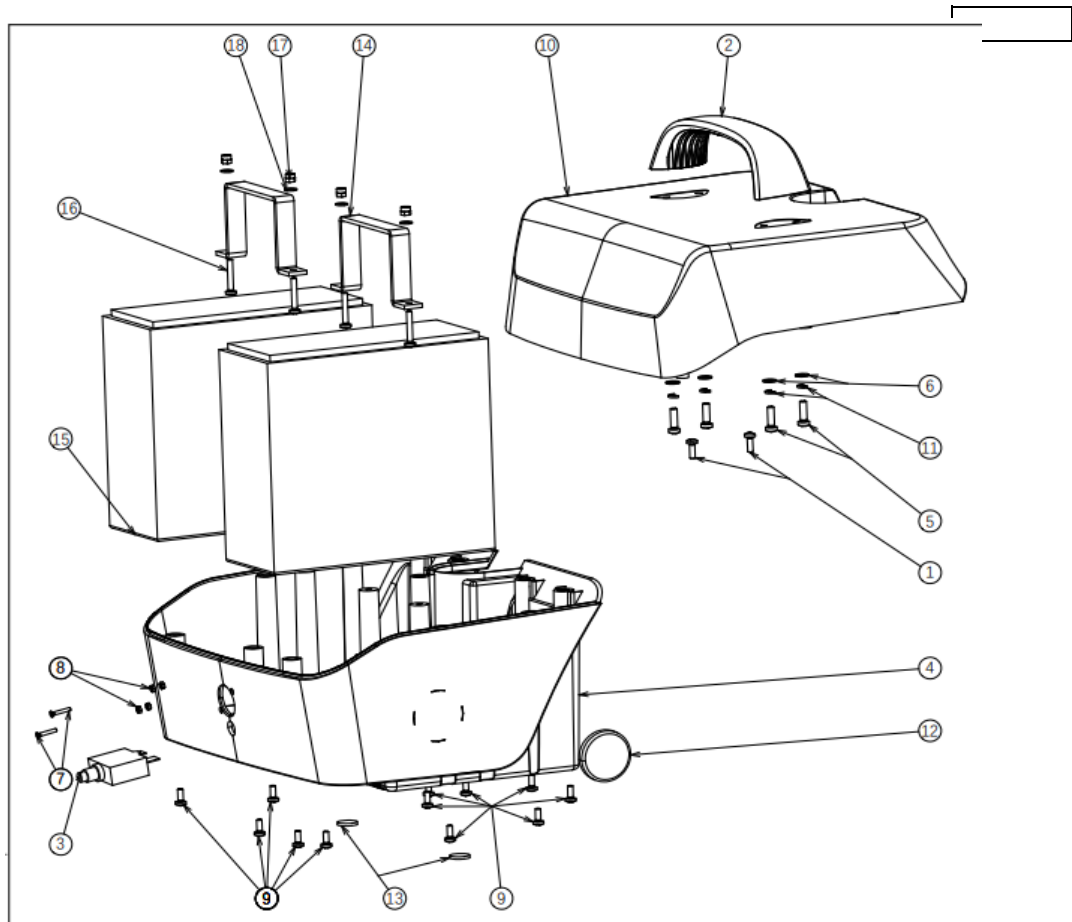

no	part nu	part	QT			
0	1920391	BATTERYBOX 25 AHCOMPLETE	1			
0	1920346	BATTERY BOX 25AH WITHOUT BATTERIES	1			
1						
2						
3	1920531	MAIN FUSE				
4						
5						
6						
7						
8						
9	1922784	Screw M4x10	5			
10						
11						
12						
13						
14						
15	1920301	BATTERY 25 A/H	2			
16						
17						
18						
	1922548	CHARGER 3 amp	optie			
0	1919798	CHARGER 2A	1			
not depicted	1922548	CHARGER 3 A (option)	0