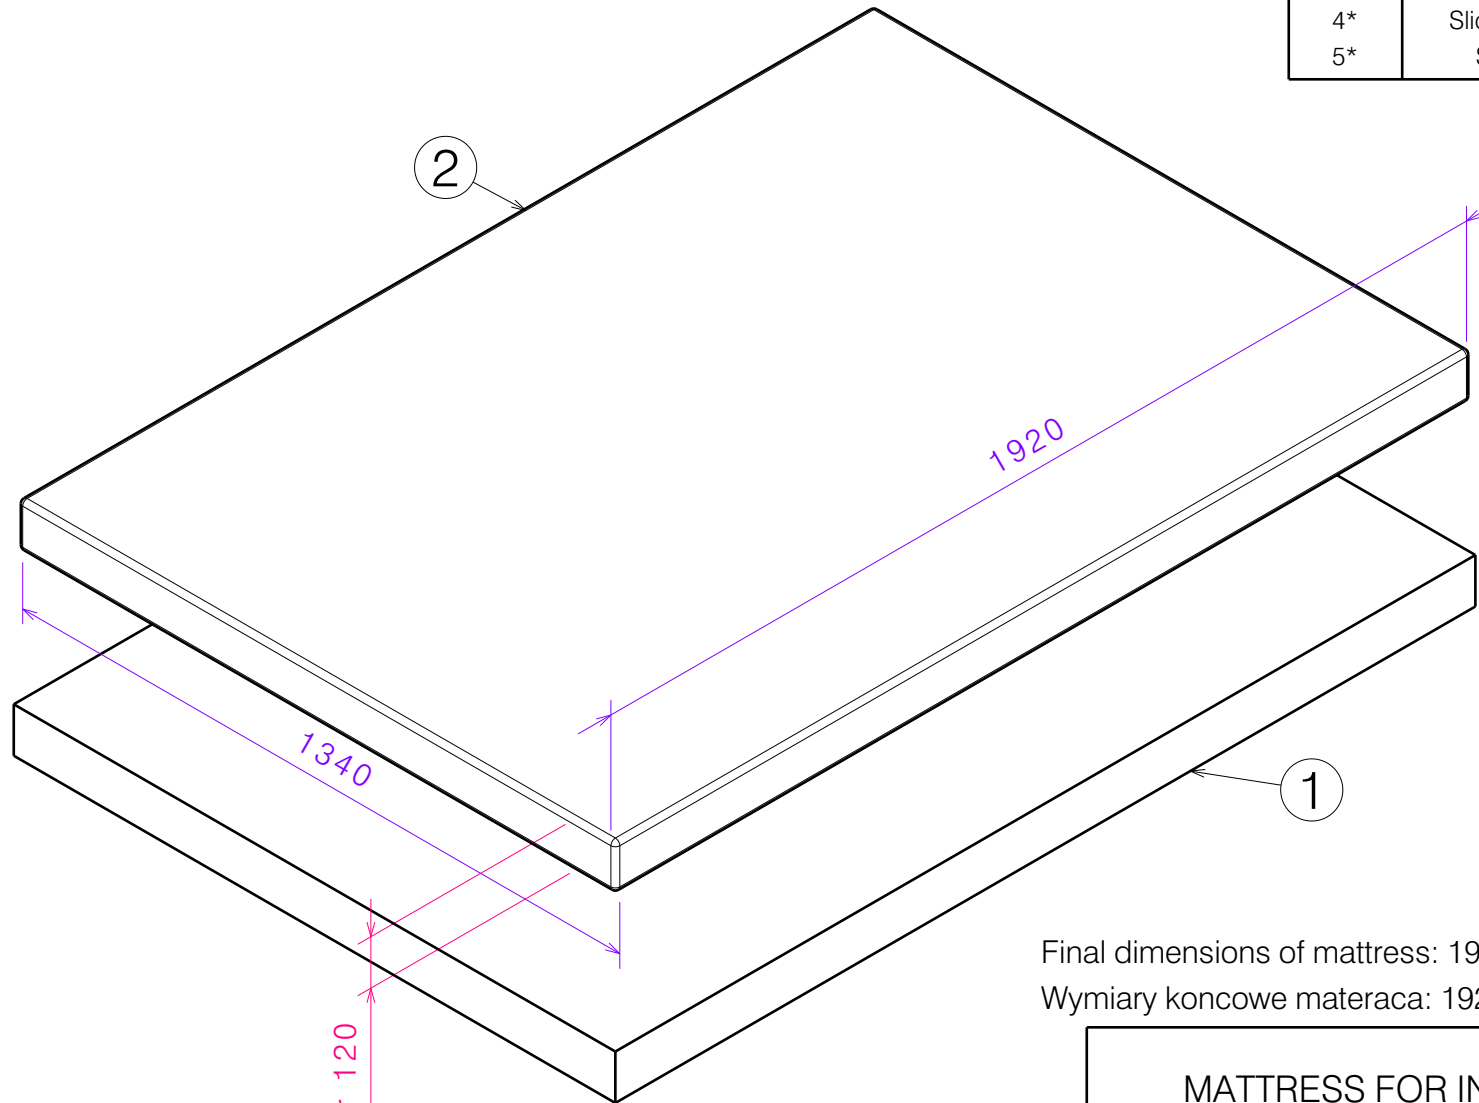

| Material |                        |         |          |
|----------|------------------------|---------|----------|
| No.      | Plan                   | Article | Quantity |
| 1        | XP02840 (High 100)     | 2994649 | 1        |
|          | XP02841 (High 120)     | 2994650 | 1        |
| 2        | SANMED C-460/5202 Blue | 2994994 | 4,3m     |
| 3*       | Slide fastener         | 1995604 | 4,2m     |
| 4*       | Slide fastener head    | 1995605 | 2        |
| 5*       | Sewing thread          | W200016 | 20m      |

Final dimensions of mattress: 1920x1340x100mm or 1920x1340x120mm /  
Wymiary koncowe materaca: 1920x1340x100mm lub 1920x1340x120mm

EP00469 / A

100 or 120

\* not depicted / nie ujeto na rysunku

| MATTRESS FOR INTERVAL XXL 140 |            |            |            | Plan No.  |
|-------------------------------|------------|------------|------------|---|
|                               |            |            |            | EP00469 / A   |
| Scale: 1:12                   | Drafted    | Verified   | Confirmed  |  |
| Date                          | 29/10/2019 | 04/02/2021 | 04/02/2021 |   |
| Initials                      | AZ         | EB         | TK         |   |